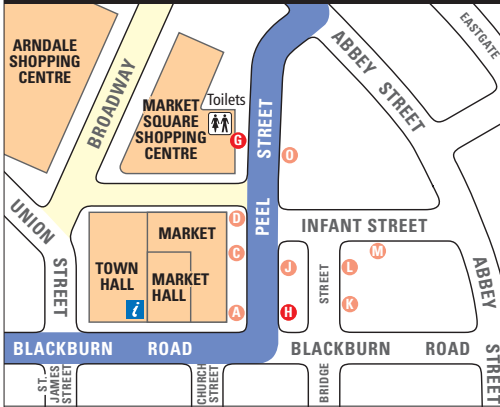

## ACCRINGTON Town Centre

HYNDBURN Circular uses the following stands:-

- 6, 6A** Towards Oswaldtwistle Stand H
- 7, 7A** Towards Great Harwood Stand G

## BLACKBURN Boulevard Bus Station

HYNDBURN Circular uses the following stands:-

- 6, 6A** Towards Great Harwood Stand J
- 7, 7A** Towards Oswaldtwistle Stand K

## GREAT HARWOOD Towngate

HYNDBURN Circular uses the following stands:-

- 1 Buses 7, 7A towards Rishton and Blackburn
- 2 Buses 6, 6A towards Clayton, Accrington and Oswaldtwistle

## Route Map for HYNDBURN Circular

Services **6,6A** **7,7A**

**Key**

- Route of 6.6A, 7.7A —
- Other roads —
- Timed Bus Stops ● HARE & HOUNDS
- Other Bus Stops ● War Memorial
- Buses run in direction of arrow only →