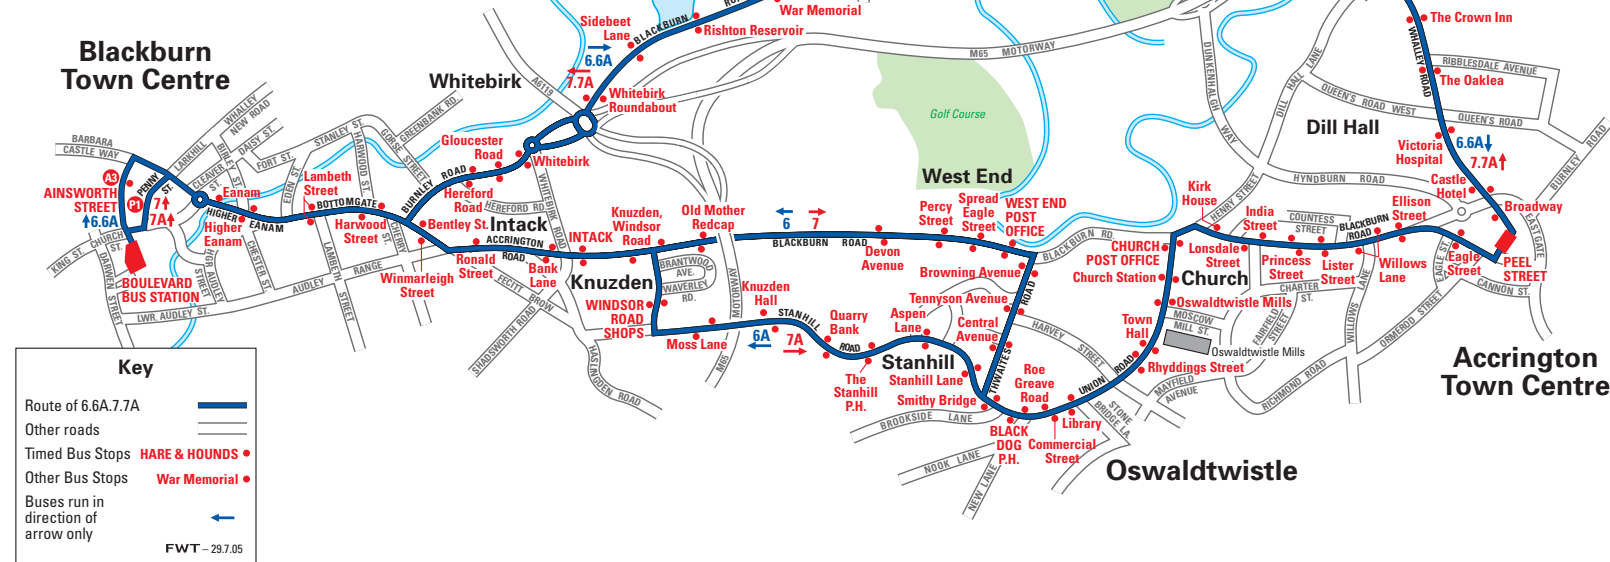

## ACCRINGTON Town Centre

HYNDBURN Circular uses the following stands:-

- 6, 6A** Towards Oswaldtwistle Stand H
- 7, 7A** Towards Great Harwood Stand G

## BLACKBURN Boulevard Bus Station

HYNDBURN Circular uses the following stands:-

- 6, 6A** Towards Great Harwood Stand J
- 7, 7A** Towards Oswaldtwistle Stand K

## GREAT HARWOOD Towngate

HYNDBURN Circular uses the following stands:-

- 1 Buses 7, 7A towards Rishton and Blackburn
- 2 Buses 6, 6A towards Clayton, Accrington and Oswaldtwistle

## Route Map for HYNDBURN Circular

Services **6,6A** **7,7A**

**Key**

- Route of 6.6A, 7.7A —
- Other roads —
- Timed Bus Stops ● HARE & HOUNDS
- Other Bus Stops ● War Memorial
- Buses run in direction of arrow only →