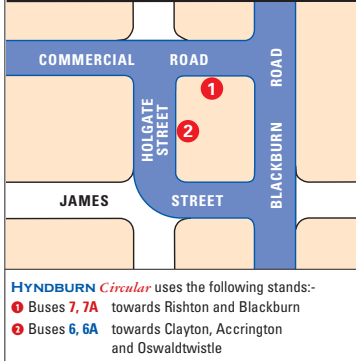

## ACCRINGTON Town Centre

HYNDBURN Circular uses the following stands:-

- 6, 6A** Towards Oswaldtwistle Stand H
- 7, 7A** Towards Great Harwood Stand G

## BLACKBURN Boulevard Bus Station

HYNDBURN Circular uses the following stands:-

- 6, 6A** Towards Great Harwood Stand J
- 7, 7A** Towards Oswaldtwistle Stand K

## GREAT HARWOOD Towngate

HYNDBURN Circular uses the following stands:-

- 1 Buses 7, 7A towards Rishton and Blackburn
- 2 Buses 6, 6A towards Clayton, Accrington and Oswaldtwistle

## Route Map for HYNDBURN Circular

Services **6,6A** **7,7A**

**Key**

- Route of 6.6A, 7.7A —
- Other roads —
- Timed Bus Stops ● HARE & HOUNDS
- Other Bus Stops ● War Memorial
- Buses run in direction of arrow only →