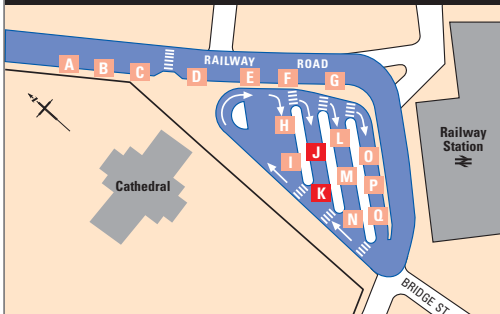

## ACCRINGTON Town Centre

HYNDBURN Circular uses the following stands:-

- 6, 6A** Towards Oswaldtwistle Stand H
- 7, 7A** Towards Great Harwood Stand G

## BLACKBURN Boulevard Bus Station

HYNDBURN Circular uses the following stands:-

- 6, 6A** Towards Great Harwood Stand J
- 7, 7A** Towards Oswaldtwistle Stand K

## GREAT HARWOOD Towngate

HYNDBURN Circular uses the following stands:-

- 1 Buses 7, 7A towards Rishton and Blackburn
- 2 Buses 6, 6A towards Clayton, Accrington and Oswaldtwistle

## Route Map for HYNDBURN Circular

Services **6,6A** **7,7A**

**Key**

- Route of 6.6A, 7.7A —
- Other roads —
- Timed Bus Stops ● HARE & HOUNDS
- Other Bus Stops ● War Memorial
- Buses run in direction of arrow only →